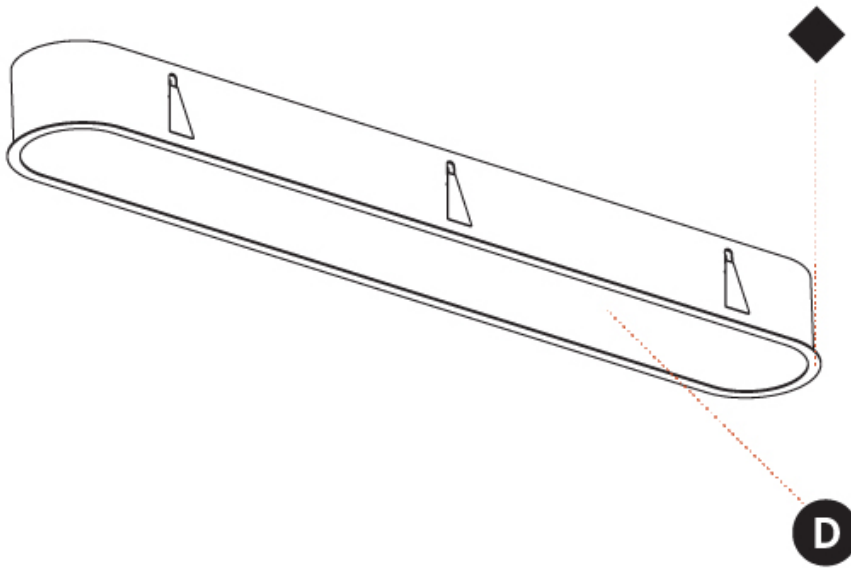

SMOOTHLINE RECESSED

A37761-

PROJECT

TYPE

SPECIFIER

QUANTITY

DATE

SMOOTHY COLOR FINISH CHART